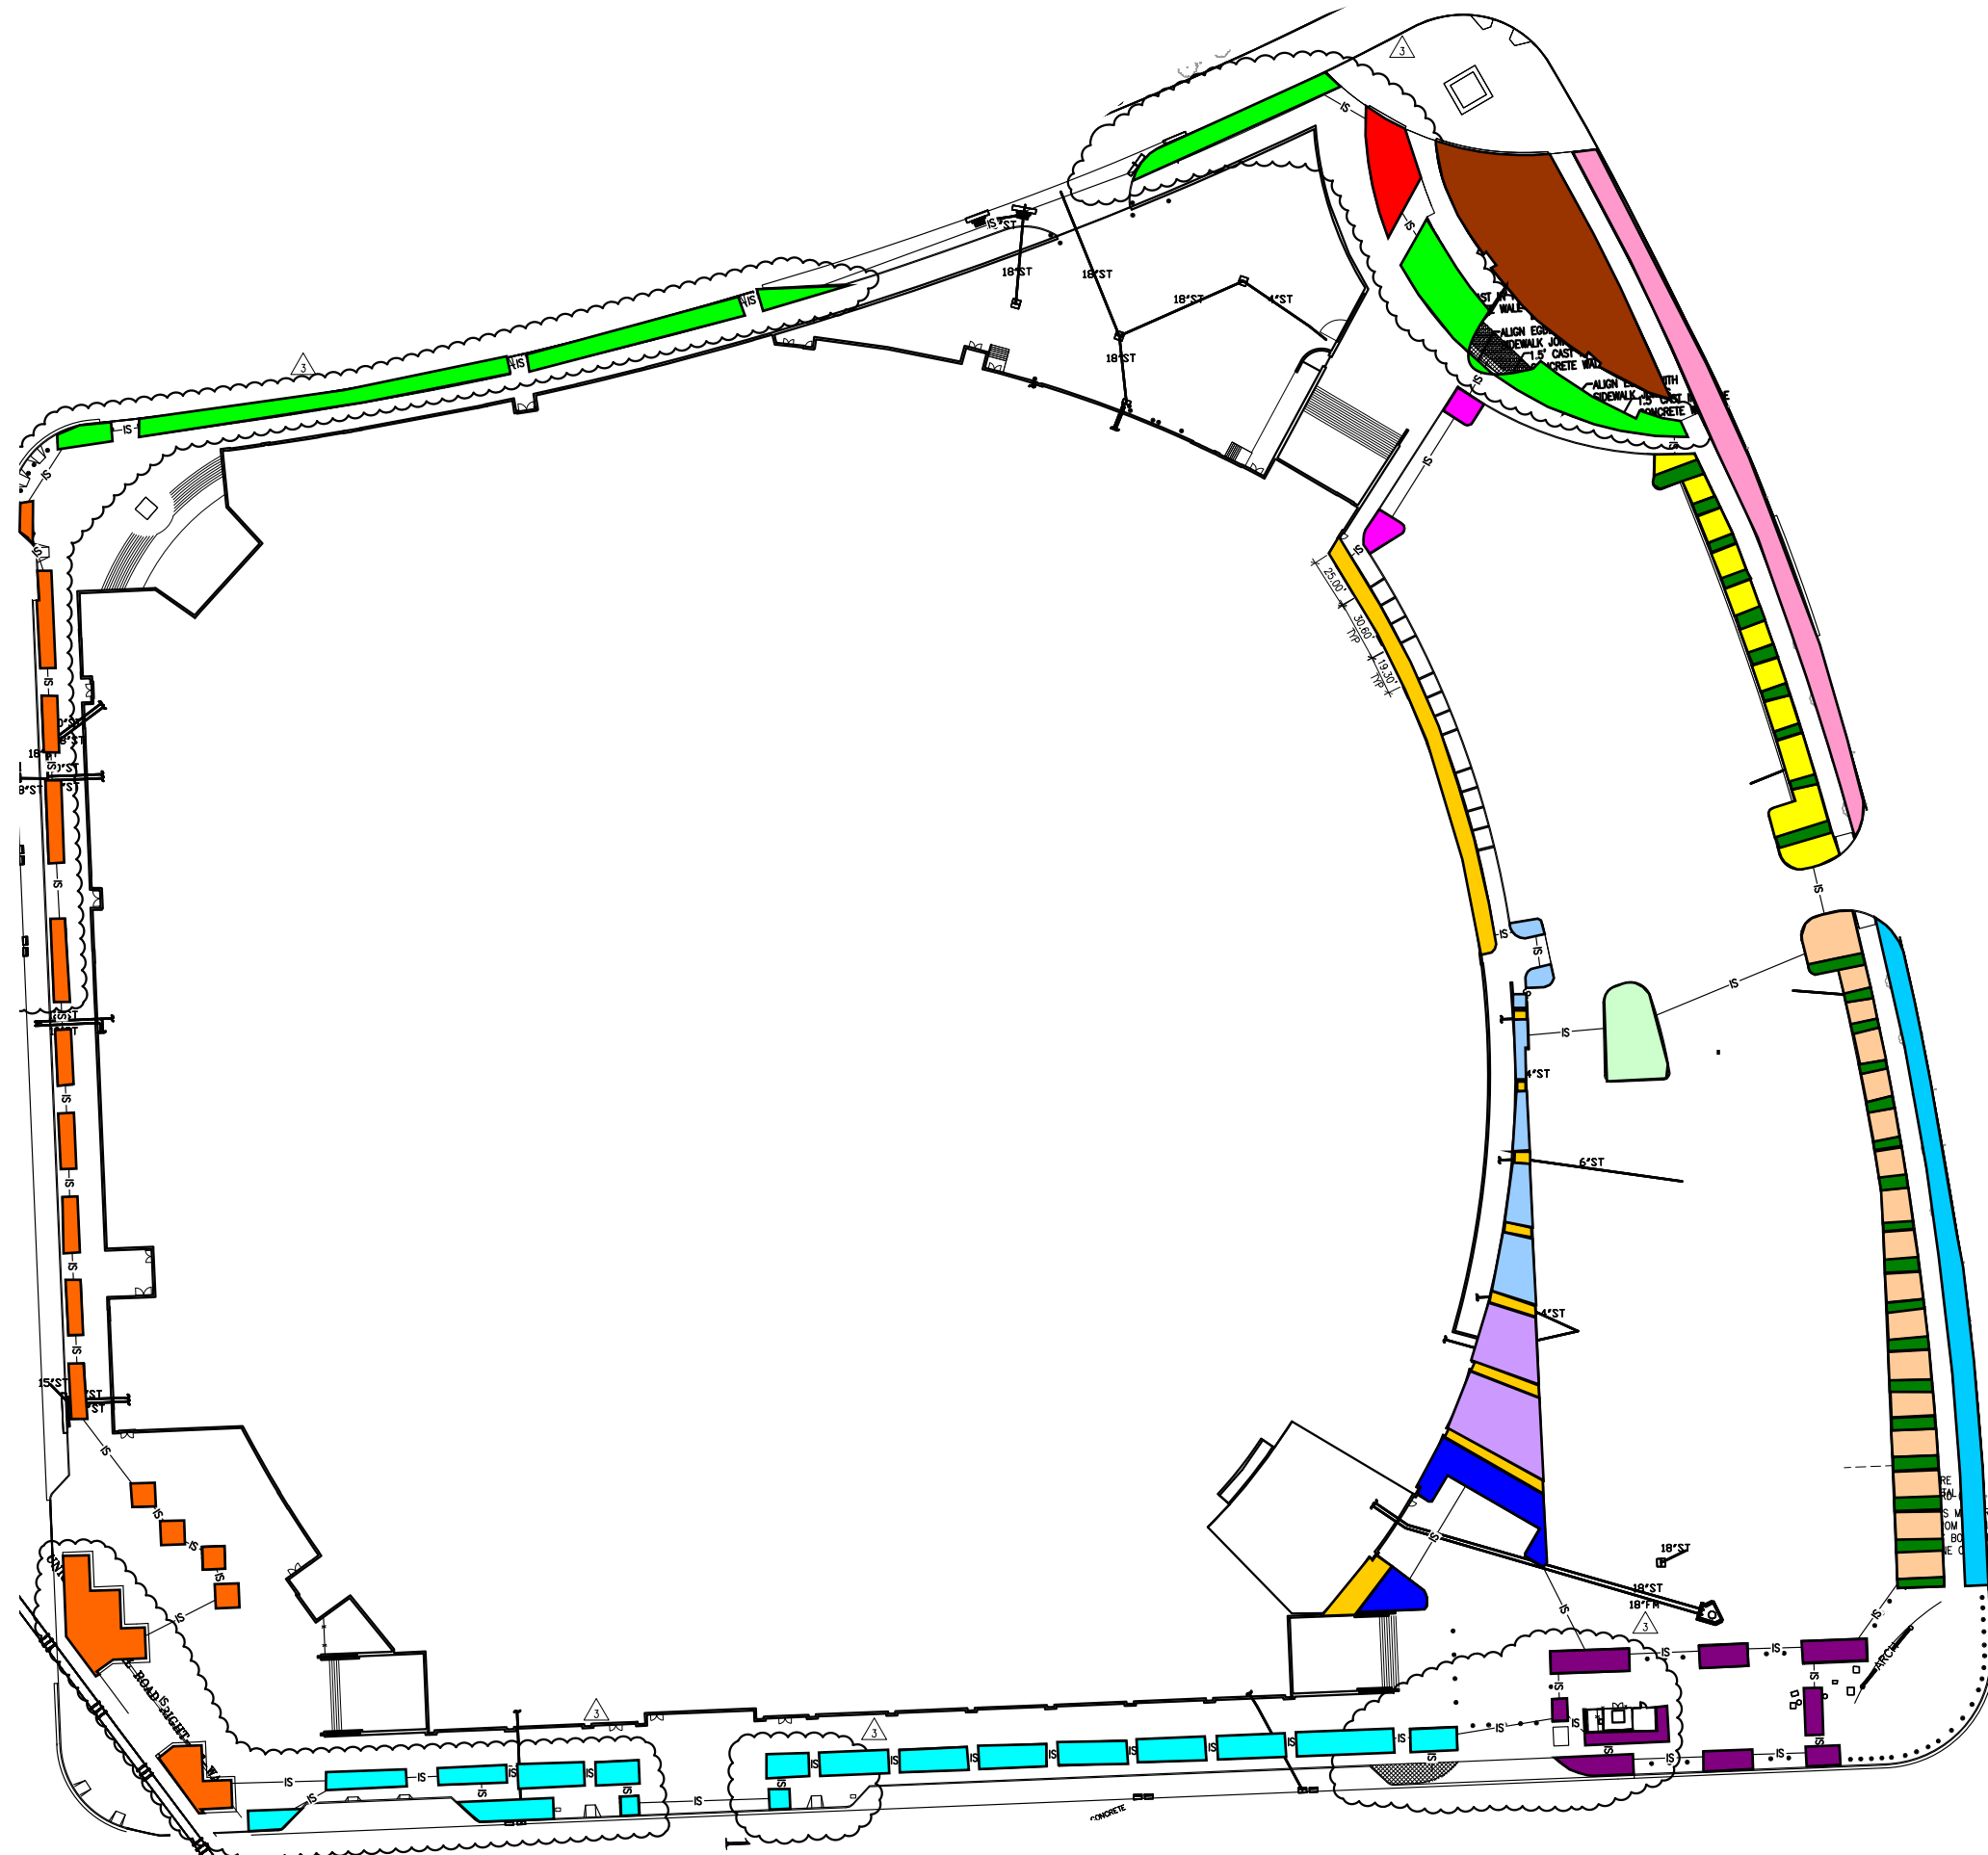

Irrigation Zones

■	1. Rotors	Northeast
■	2. Sprayers	Northeast Islands
■	3. Rotors	Northeast Union Pacific
■	4. Sprayers	North Half of East Parkway
■	5. Sprayers	North Half of East Property
■	6. Sprayers	South Half of East Parkway
■	7. Sprayers	South Half of East Property
■	8. Sprayers	Next to Building, East of Right Center Field
■	9. Sprayers	Large Islands East of Building
■	10. Rotors	Outside of Field Maintenance
■	11. Sprayers	Outside of Field Maintenance
■	12. Drip	North and by Union Pacific
■	13. Drip	East
■	14. Drip	South East Corner
■	15. Drip	Next to Building East
■	16. Drip	South
■	17. Drip	Future Zesto's
■	18. Drip	West