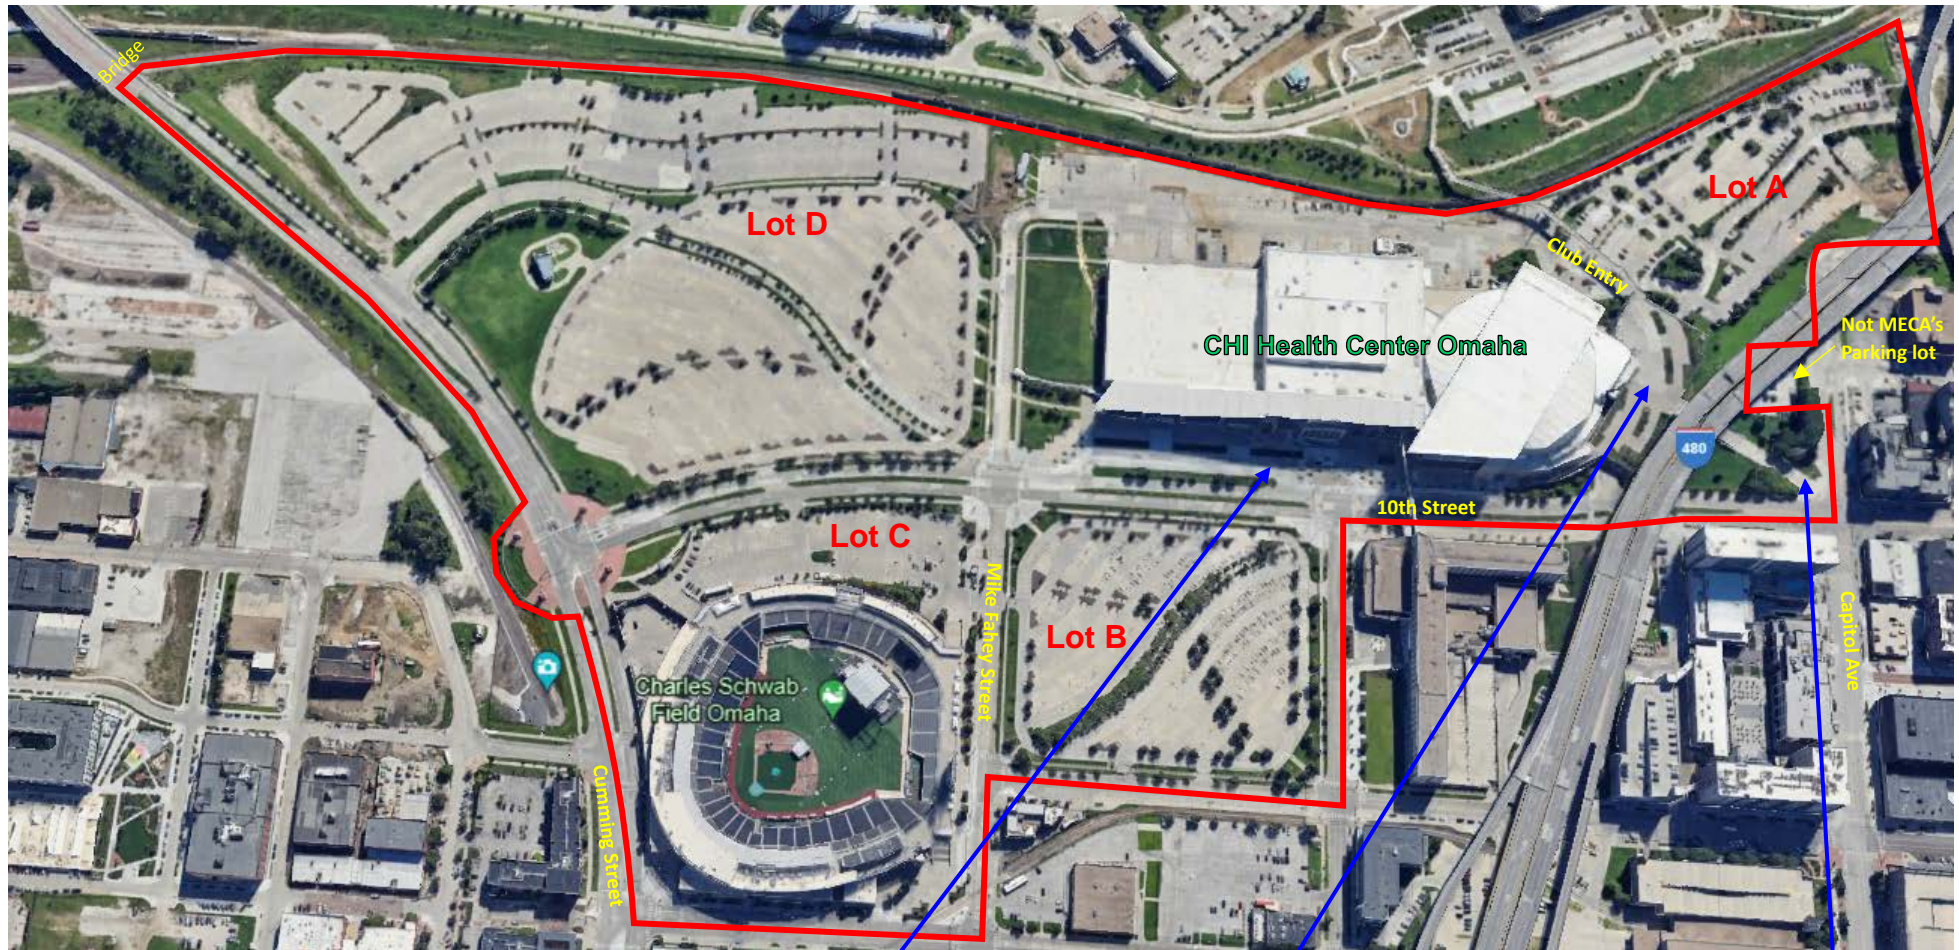

Approximate areas for Service Agreement

The "front apron" is the full length of the west side/front of the CHI Heath Center Omaha. There are trees within the turf as well as several planter beds.

The "plaza" is the roof of our parking garage as well as an entry point to the arena. There are several raised planter beds in this location.

The "marquee" is where our marquee sign sits on the corner of 10th & Capitol. There are strips of plantings.